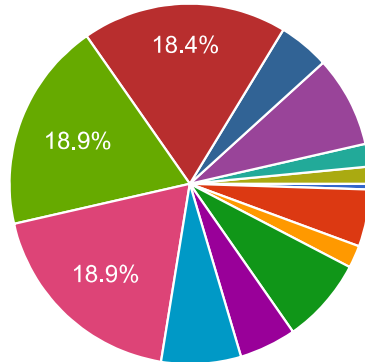

BHAWABHUTI MAHAVIDHYALAYA AMGAON Student Satisfaction Survey [Session 2024-25]

196 responses

Select your Class

 Copy

196 responses

- B.A. - 1st Year
- B.A. - 2nd Year
- B.A. - 3rd Year
- B. Com. - 1st Year
- B. Com. - 2nd Year
- B. Com. - 3rd Year
- B. Sc. - 1st Year
- B. Sc. - 2nd Year